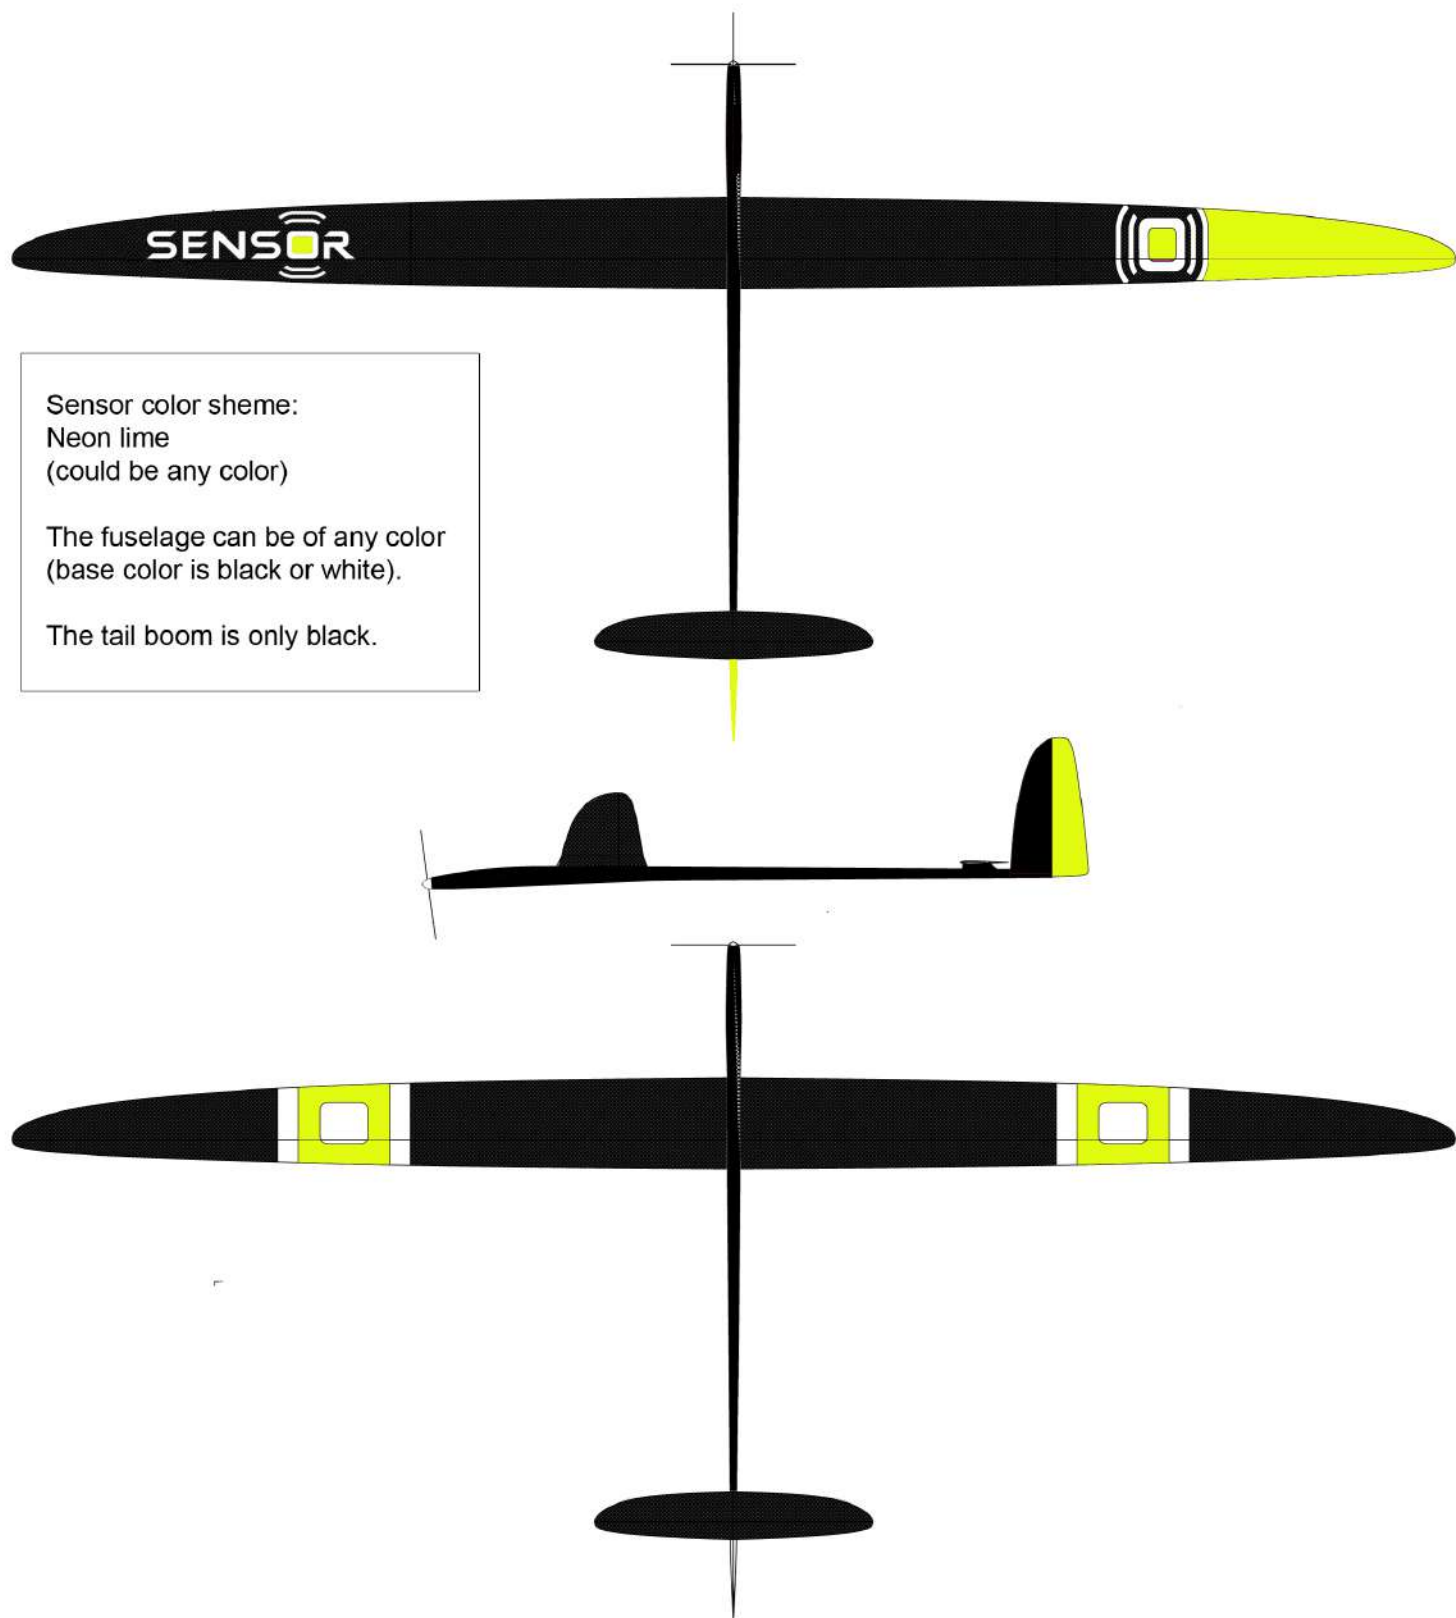

Coloring type FIRST

Sensor color sheme:
Neon lime
(could be any color)

The fuselage can be of any color
(base color is black or white).

The tail boom is only black.