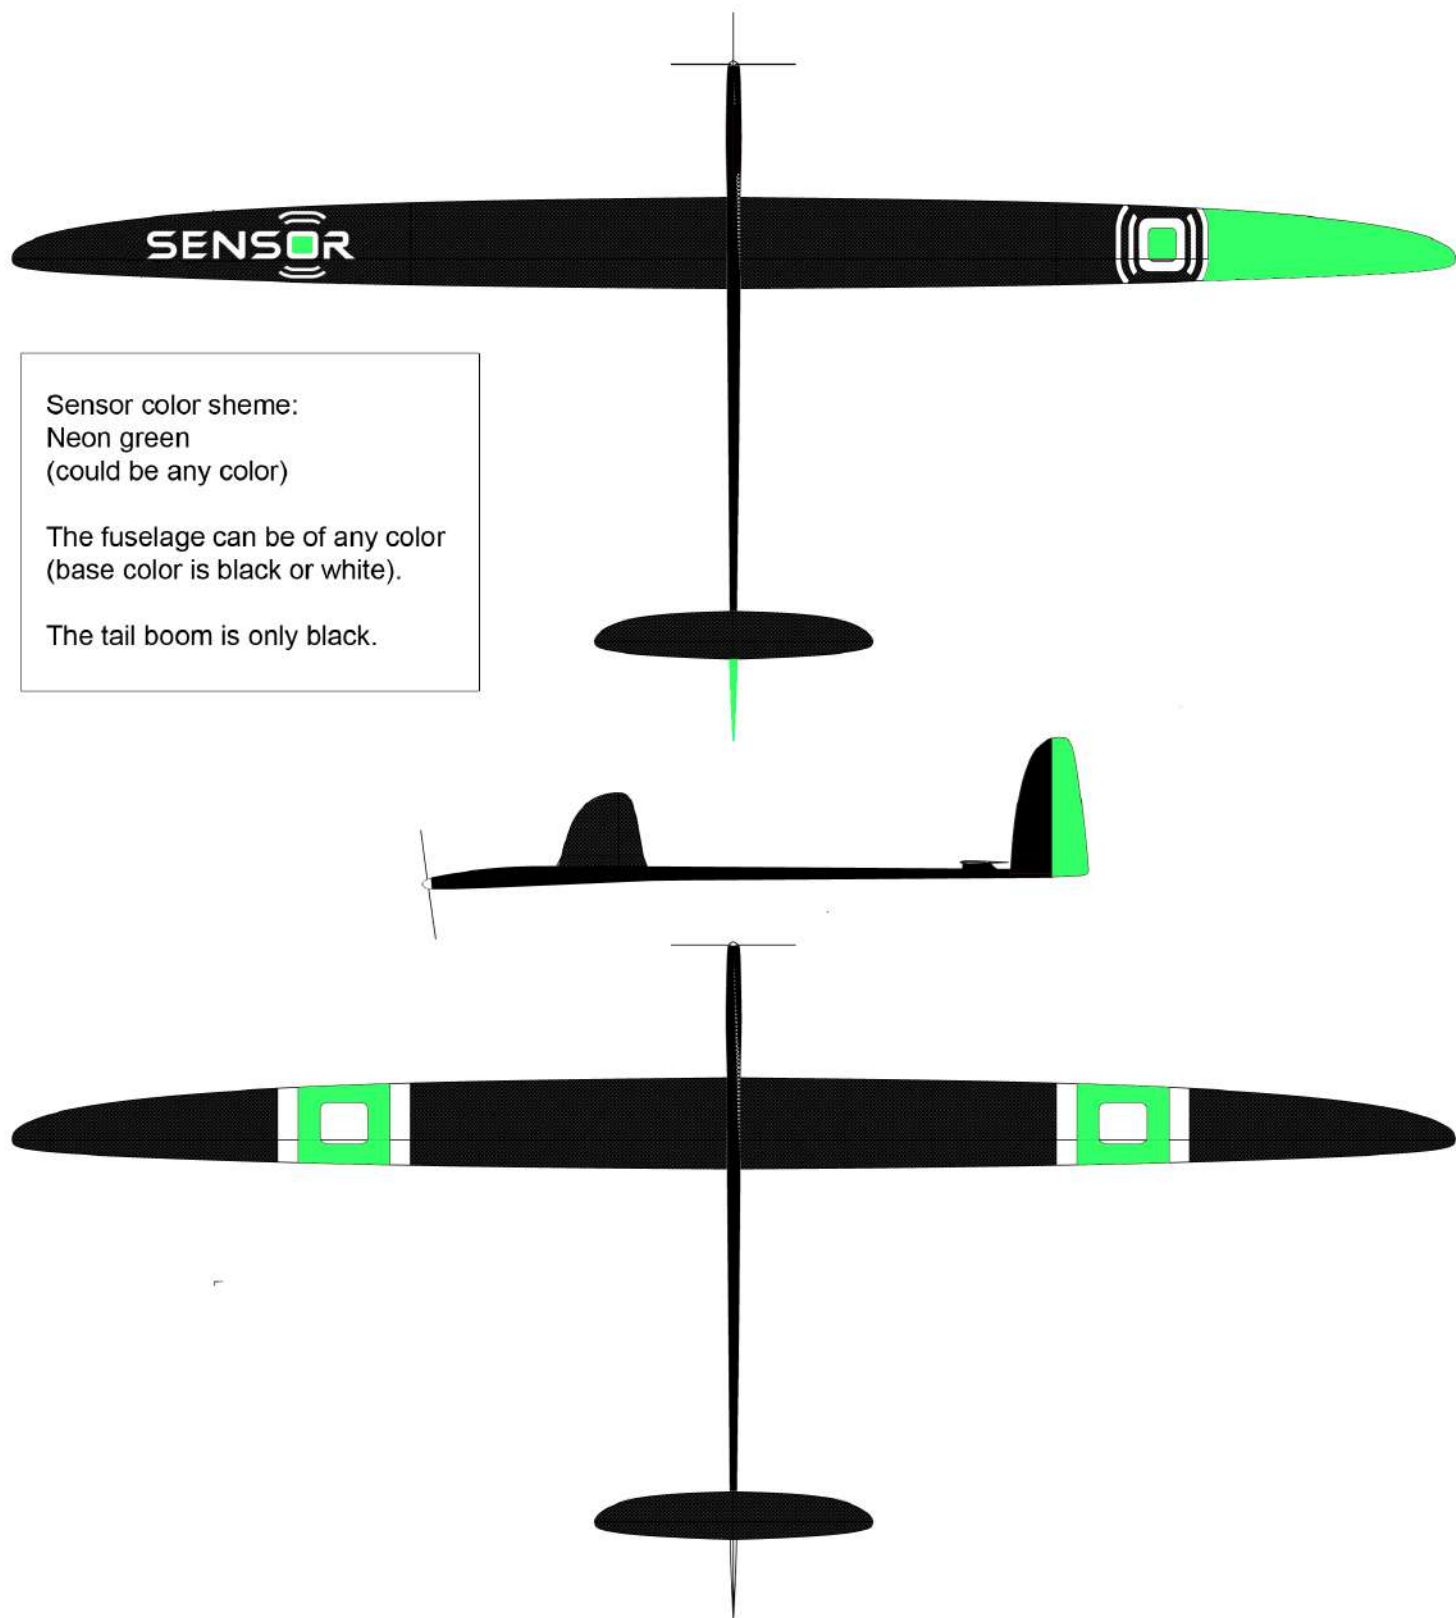

Coloring type FIRST

Sensor color sheme:
Neon green
(could be any color)

The fuselage can be of any color
(base color is black or white).

The tail boom is only black.