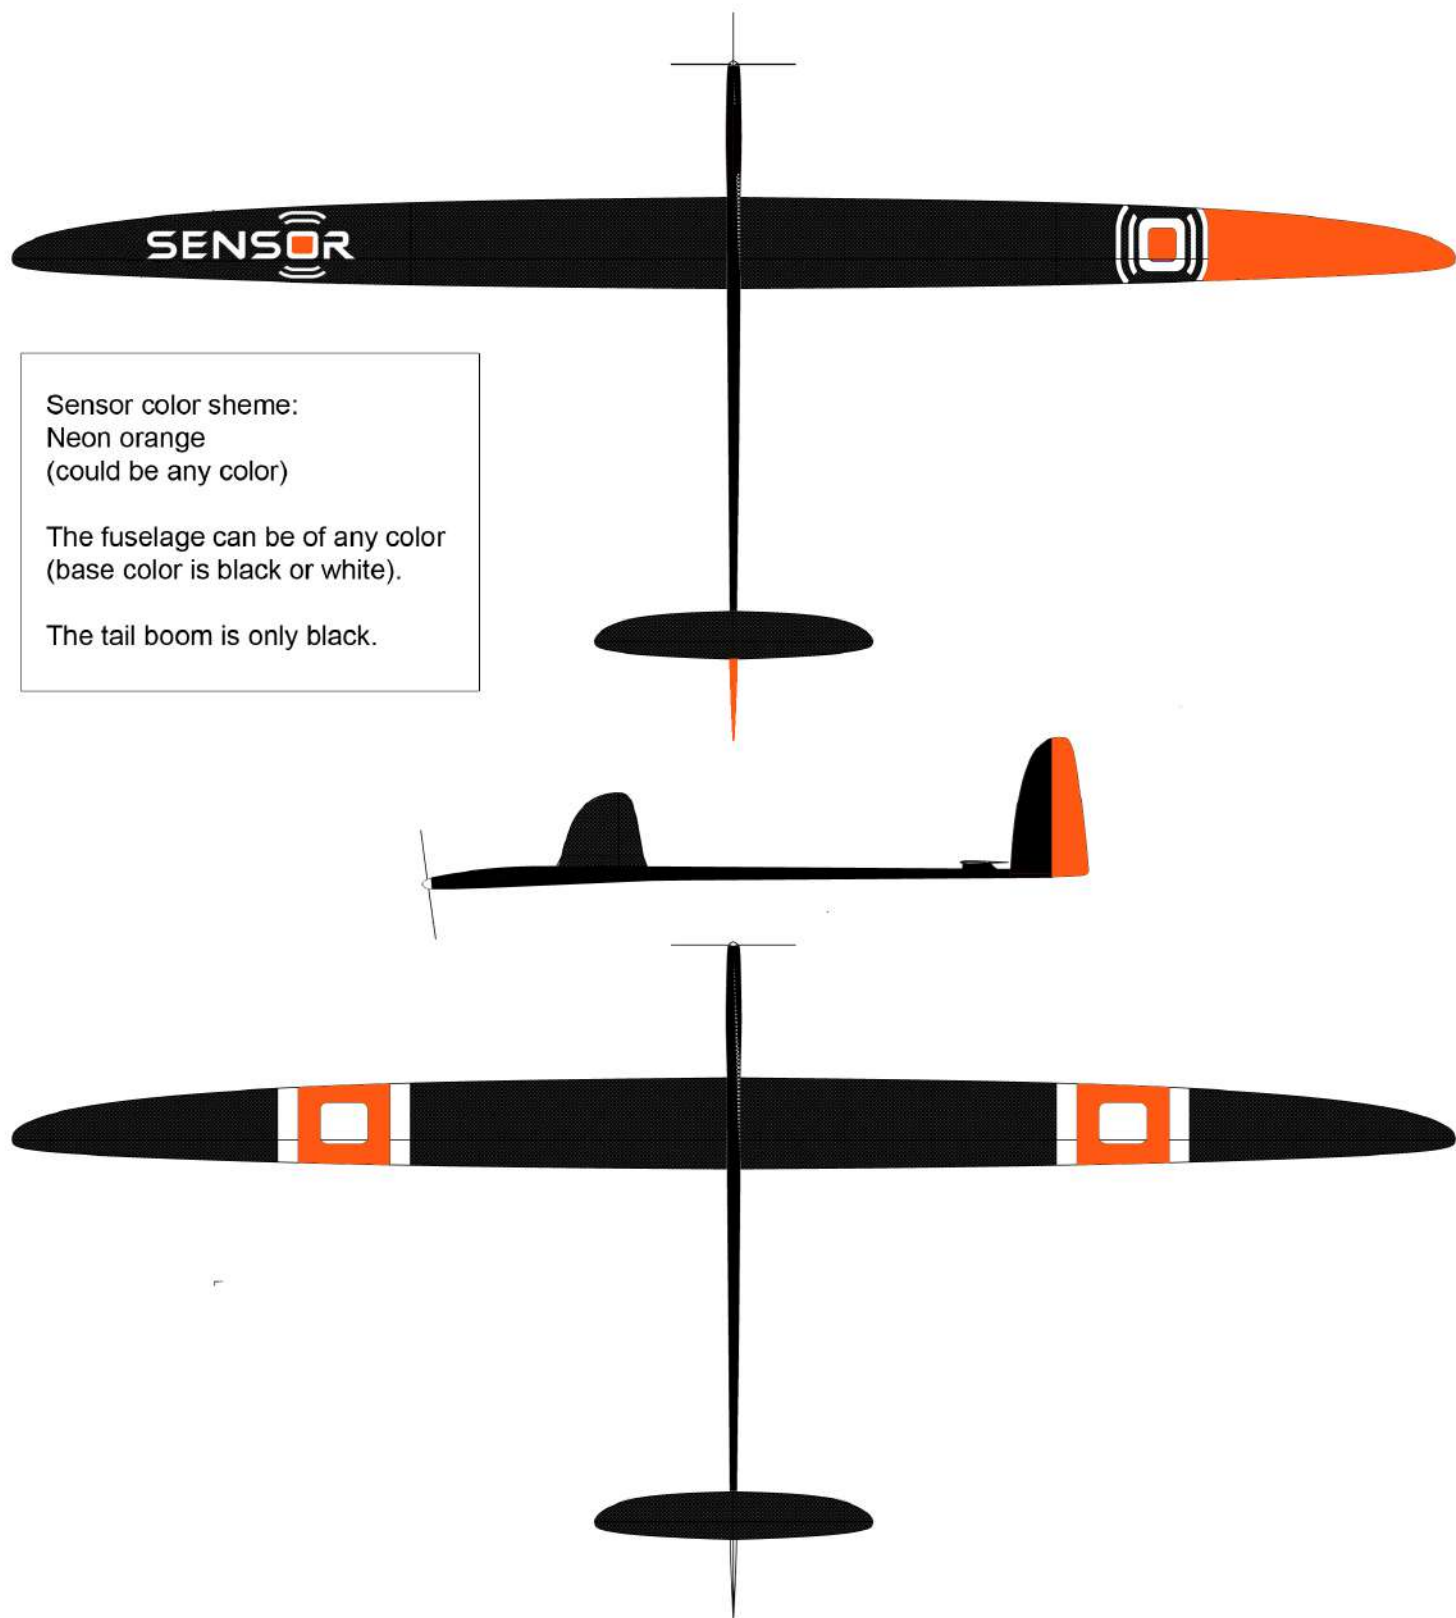

# Coloring type FIRST

Sensor color sheme:  
Neon orange  
(could be any color)

The fuselage can be of any color  
(base color is black or white).

The tail boom is only black.