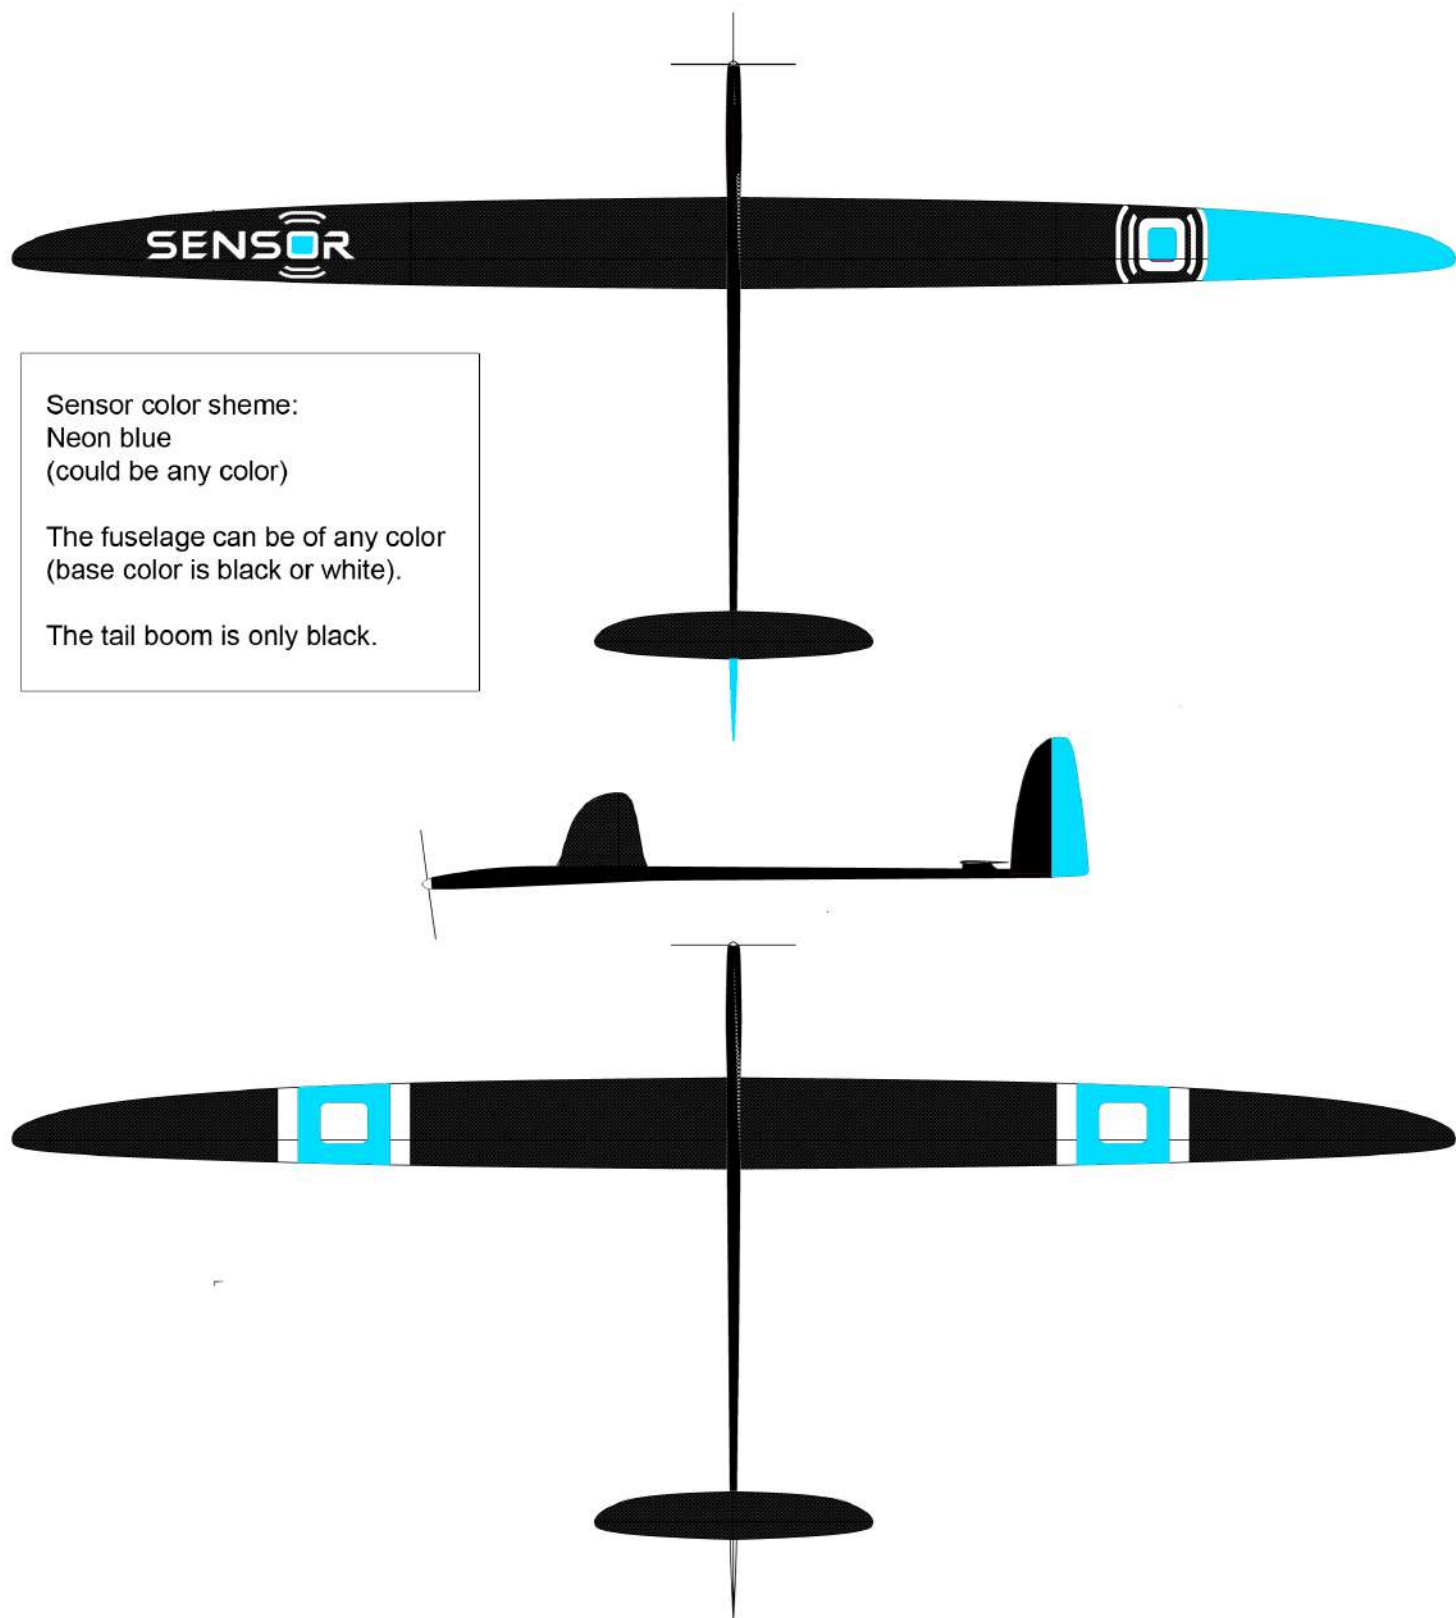

Coloring type FIRST

Sensor color sheme:
Neon blue
(could be any color)

The fuselage can be of any color
(base color is black or white).

The tail boom is only black.